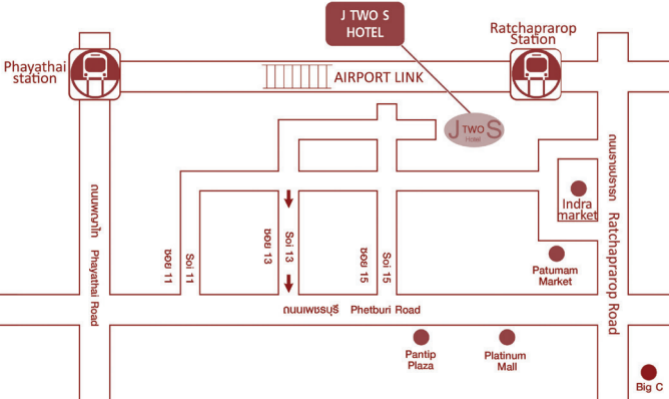

RATCHATHEWI, BANGKOK 10400

TEL : (66) 02-255-3764-5 FAX : (66) 02-255-3859

J TWO S  
HOTEL

Ratchaprarop  
Station

Phayathai  
station

AIRPORT LINK

J TWO S  
Hotel

Indra  
market

Patumam  
Market

Phetburi Road

Ratchaprarop Road

Phayathai Road

Pantip  
Plaza

Platinum  
Mall

Big C

Soi 11